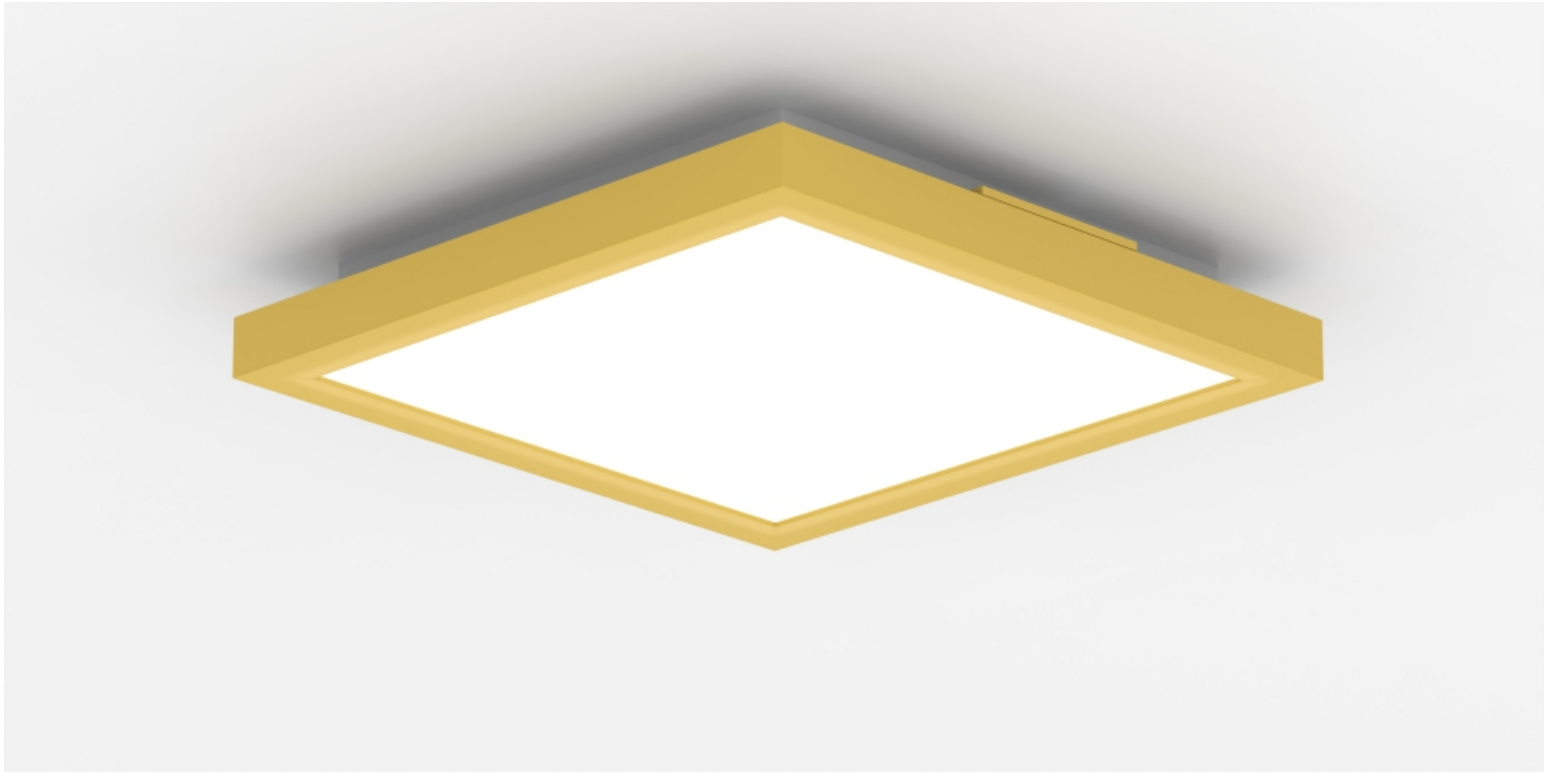

Quadrate 5 Ceiling Downlight

Quadrate / Ceiling