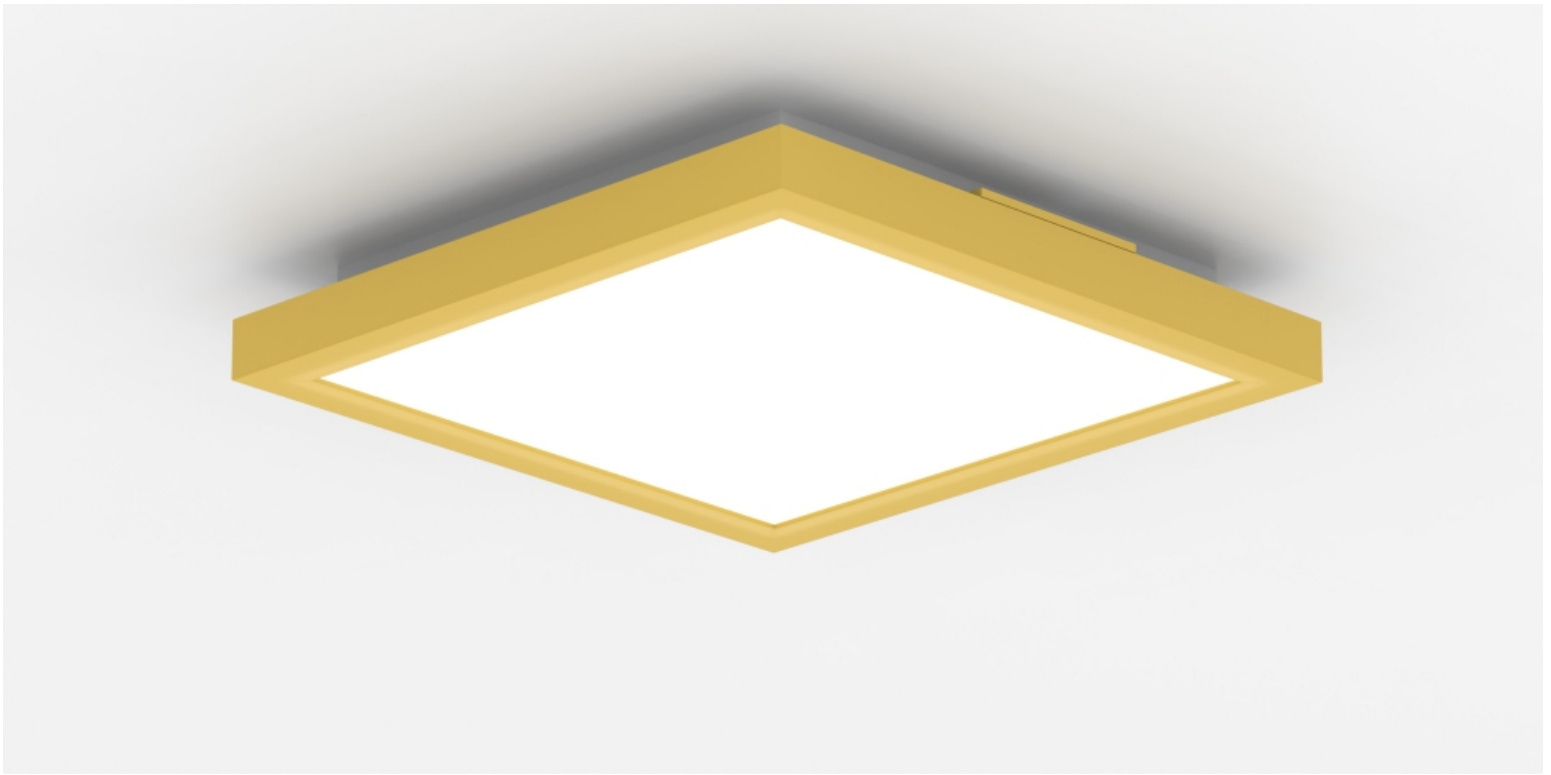

Quadrate 5 Ceiling Downlight

Quadrate / Ceiling

specialty lighting reserves the right to make changes without prior notice. (06.13.2025)

Quadrate 5 Ceiling Downlight, extruded aluminum and wood finish minimal design lighting fixture with remote drivers (max 60' from fixture).

Quadrate 5 Ceiling Downlight powder coated finish with even illumination at highest lumen output. 960 lumens delivered per foot, 12 w/foot. Dimmable and non dimmable. Lighting module width 5.25".

Horizontal and / or vertical installation.