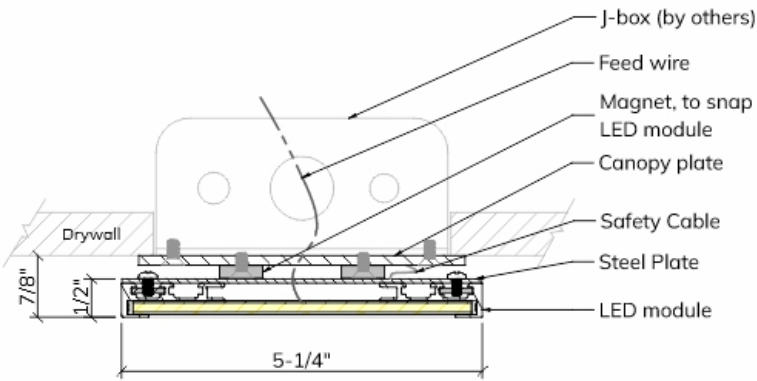

1 - Non dimmable 277v

0 - Non Dimmable 120v

Emergency

00 - No Emergency

EM - Emergency

Notes:

Drivers remote. max 60'

McAdam 3 bin

Wall or Ceiling application

Quadrate 5 Ceiling Downlight

Quadrate / Ceiling

Quadrate 5 Ceiling Downlight

Quadrate / Ceiling

Quadrate 5 Ceiling Downlight

Quadrate / Ceiling

Driver Boxes