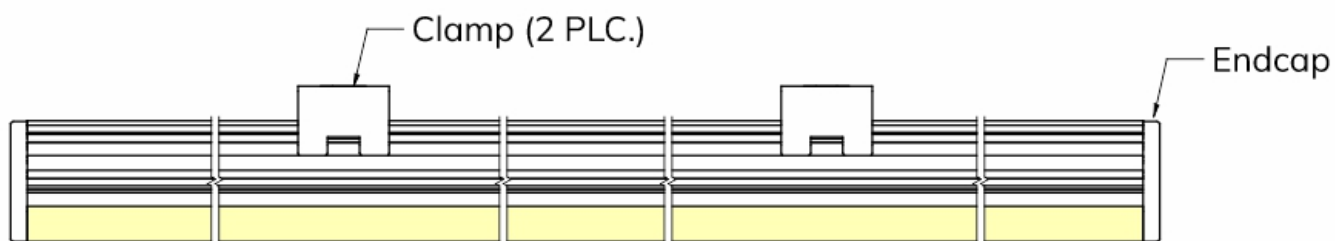

Runs

- A - 1' nominal module 12"
- Use for not even number in runs
- B - 2' nominal module 24"
- C - 3' nominal module 36"
- D - 4' nominal module 48"
- E - 5' nominal module 60"
- F - 6' nominal module 72"
- G - 7' nominal module 84"
- H - 8' nominal module 96"
- Total Run: (0 ft 0 in)

Emergency

- 00 - No Emergency
- EM - Emergency

Notes:

Specialty Lighting architectural will generate submittals when having runs end caps and clips (installation, minimal 18" OC) by runs.

Front view

Bottom view